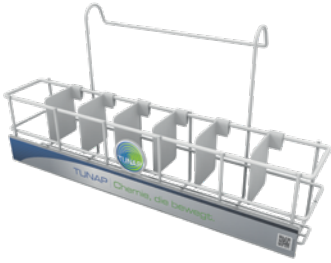

## 1505 Mesh Basket (variable)

Practical workshop basket with adjustable dividers for attaching to tool trolleys and connecting strip for barcodes or product information.

### Properties

- ✓ Seven adjustable dividers ensure a secure fit for various can diameters
- ✓ Space for up to eight aerosol cans
- ✓ Practical connecting strip for bar codes and product information
- ✓ Sturdy thanks to proven mesh design
- ✓ External dimensions: 480 x 226 x 125 mm (W x H x D)

### Application area

- ✓ For hanging on workshop trolleys
- ✓ For optimal organisation and accessibility of workshop chemicals
- ✓ Clean and reliable storage of aerosol cans and liquid products

### Instructions

Attach variable compartment divider, hook onto workshop trolley and set maintenance products.

Product Description	Weight of content	Article Number	Packaging Unit
Mesh Basket (variable)	0.88 kg	1400802	1 PCS
Additional accessory		Article Number	Packaging Unit
Compartment dividers for Mesh Basket, variable		1400234	1 PCS